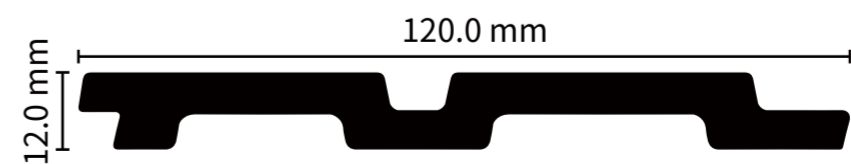

ITEM NO.: PG-12012-7 SIZE: 120x12MM LENGTH: 2.9M