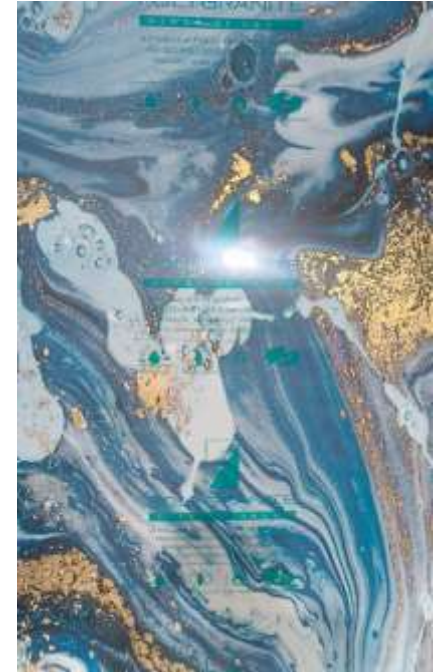

Aqua Blue

**SIZE 8 Feet x 4 Feet
Thickness : 2.5 MM**